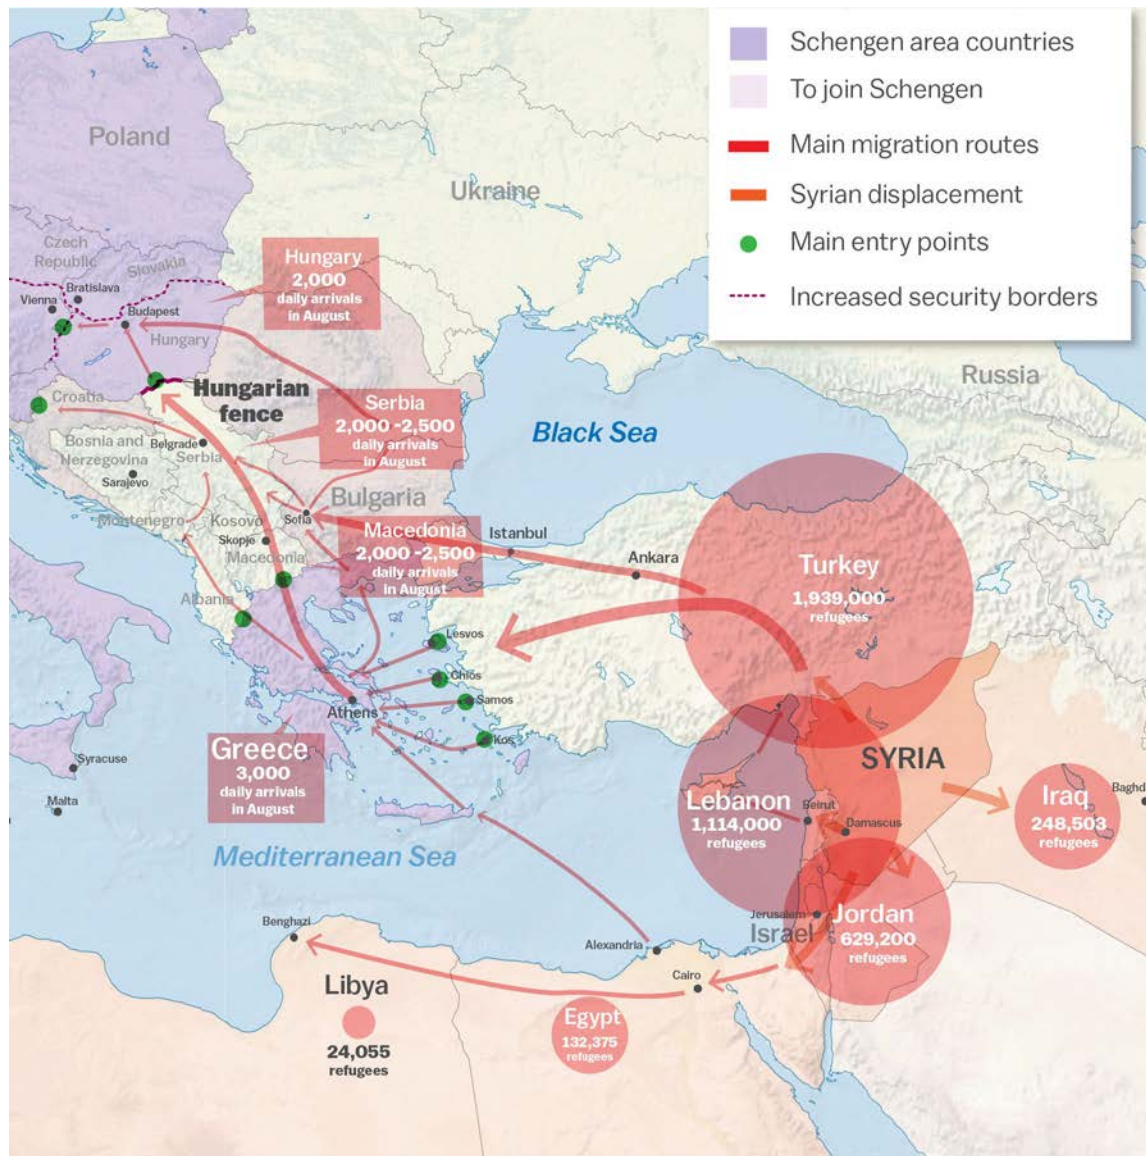

**THE DISASTER  
RESILIENCE LAB**

Syrian Refugees

**4,087,139 people**

Syrian Internally Displaced People

**7,632,500 people**

**12.2 million people in need of humanitarian assistance inside Syria**

This Presentation is licensed under a Creative Commons Attribution-Non Commercial-Share Alike 4.0 International License.

## Migrant route to Germany

Source: Europol

https://docs.google.com/spreadsheets/d/170RjilAFdphHYc8\_vZcmsPnXyEVJ8moCkiLtZuWDBEY/edit#gid=1403235420

refugee route map

Most Visited Getting Started Producteev by Jive - T... DRL Field Research Phi... Google Maps Facebook Disaster Resilience La... De Standaard Overzicht | De Morgen Twitter