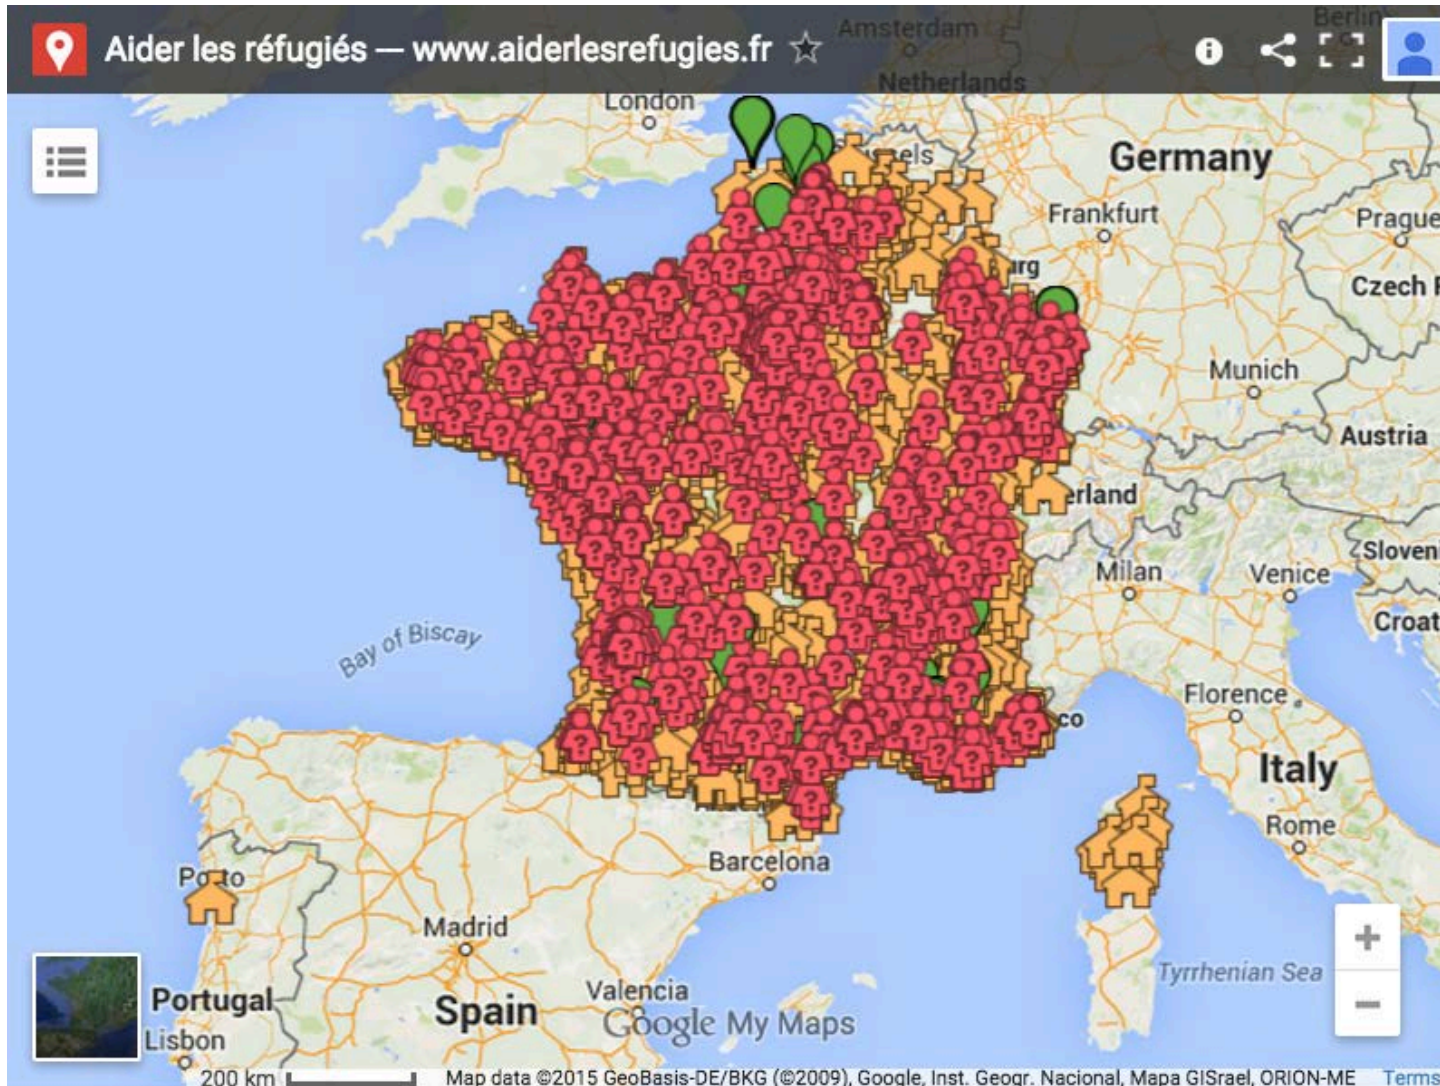

This Presentation is licensed under a Creative Commons Attribution-Non Commercial-Share Alike 4.0 International License.

**THE DISASTER
RESILIENCE LAB**